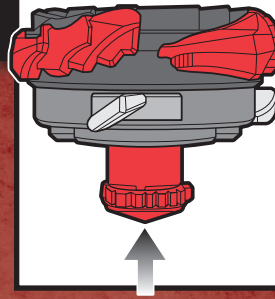

X-201
**KERBECS
BLADE BLAST™**

X-200
**PEGASUS
JUMPER™**

Only use Beyblade tops with a Beystadium™.

Before playing, please read instructions. Please keep these instructions for future reference.

⚠ WARNING:

DO NOT LEAN OVER STADIUM when tops are in play. Do not use stadium on tables or other elevated surfaces. Tops may bounce up and hit eye or face. For use with Beyblade™ tops only!

X-200

PEGASUS JUMPER™

TO SET WEAPON: